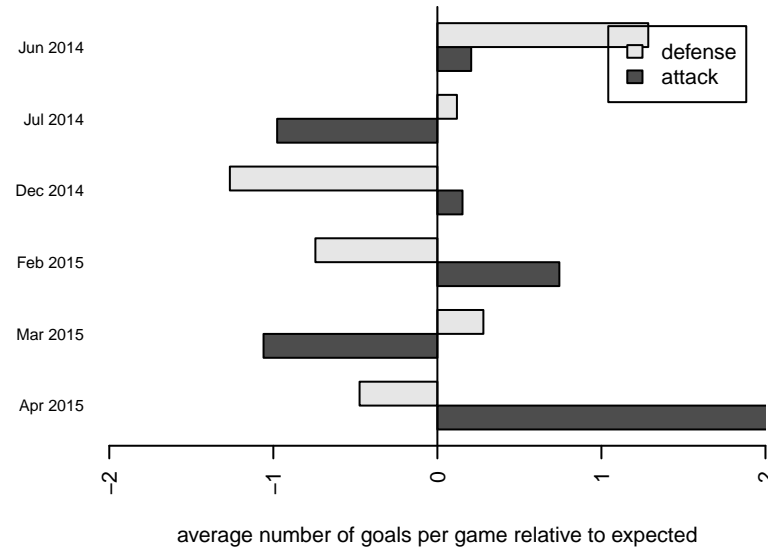

Westside Timbers Samba B96
 Dots are actual minus expected GF (blue circles) and GA (red triangles).
 Blue line is smoothed change in attack strength. Red is smoothed change in defense strength.

**attack and defense variance (black dot)
relative to other teams
and top 10 in region**

**attack and defense rating
relative to others at age
and all opponents in last 13 months**

**attack and defense rating
relative to others at age
and all opponents in last 13 months**

Performance relative to 13 month average

Performance relative to 13 month average

Distribution of opponents
 Red = Lose zone, Blue = Win zone, Green = Even
 Black line separates win/lose zones

lot. A=Neither has attack advantage, B=Opponent has both attack and defense advantage, C=Opponent has both attack and defense disadvantage, D=Both have