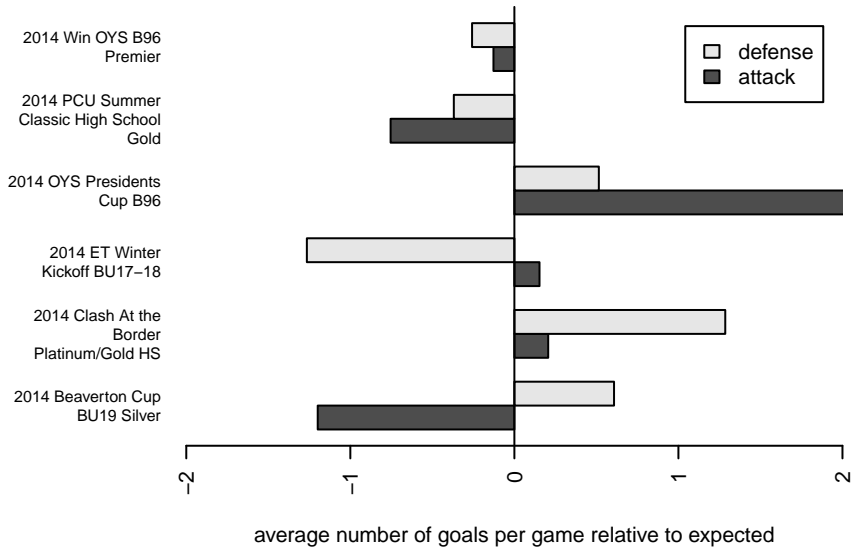

Westside Timbers Samba B96

Westside Timbers
 Beaverton, OR
 B96 total strength=1655
 attack=31.66 defense=11.85
 spr league = Win OYS B96 Premier

alt names used:
 Westside Timbers B96 Samba
 WST Samba B96
 Westside Timbers B96 Samba
 Westside Timbers B96 Samba

Westside Timbers Samba B96
 Dots are actual minus expected GF (blue circles) and GA (red triangles).
 Blue line is smoothed change in attack strength. Red is smoothed change in defense strength.

**attack and defense variance (black dot)
relative to other teams
and top 10 in region**

**attack and defense rating
relative to others at age
and all opponents in last 13 months**

**attack and defense rating
relative to others at age
and all opponents in last 13 months**

Performance relative to 13 month average

Performance relative to 13 month average

Distribution of opponents
 Red = Lose zone, Blue = Win zone, Green = Even
 Black line separates win/lose zones

lot. A=Neither has attack advantage, B=Opponent has both attack and defense advantage, C=Opponent has both attack and defense disadvantage, D=Both have