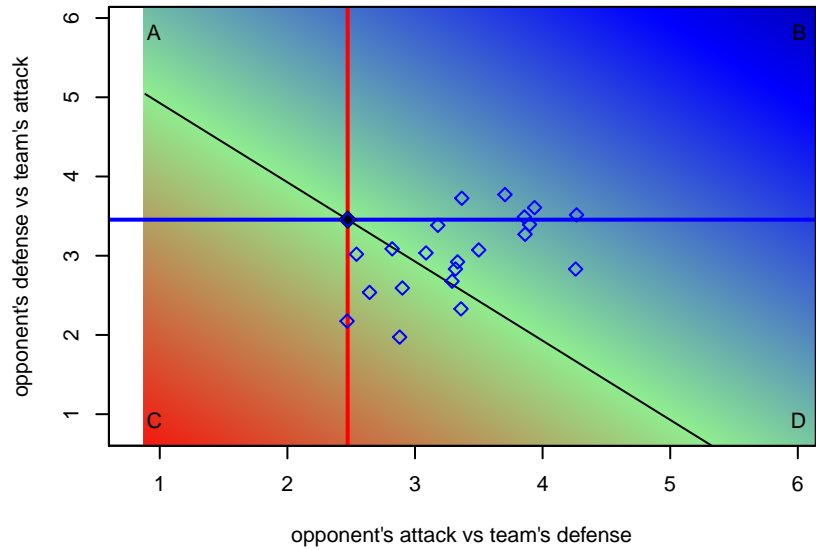

Westside Timbers Samba B96

Westside Timbers
 Beaverton, OR
 B96 total strength=1655
 attack=31.66 defense=11.85
 spr league = Win OYS B96 Premier

alt names used:
 Westside Timbers B96 Samba
 WST Samba B96
 Westside Timbers B96 Samba
 Westside Timbers B96 Samba

Westside Timbers Samba B96
 Dots are actual minus expected GF (blue circles) and GA (red triangles).
 Blue line is smoothed change in attack strength. Red is smoothed change in defense strength.

**attack and defense variance (black dot)
relative to other teams
and top 10 in region**

**attack and defense rating
relative to others at age
and all opponents in last 13 months**

**attack and defense rating
relative to others at age
and all opponents in last 13 months**

Performance relative to 13 month average

Performance relative to 13 month average

Distribution of opponents
 Red = Lose zone, Blue = Win zone, Green = Even
 Black line separates win/lose zones

lot. A=Neither has attack advantage, B=Opponent has both attack and defense advantage, C=Opponent has both attack and defense disadvantage, D=Both have