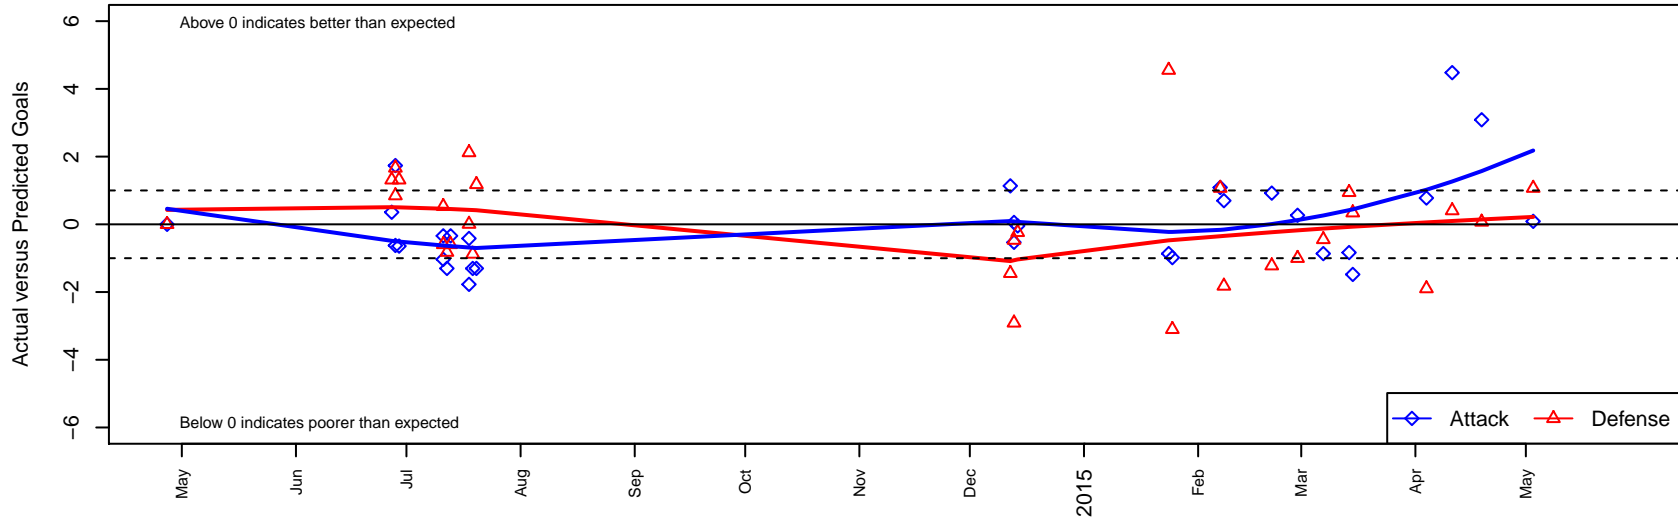

Westside Timbers Samba B96

Westside Timbers
 Beaverton, OR
 B96 total strength=1655
 attack=31.66 defense=11.85
 spr league = Win OYS B96 Premier

alt names used:
 Westside Timbers B96 Samba
 WST Samba B96
 Westside Timbers B96 Samba
 Westside Timbers B96 Samba

Venues played:
 2013 OYS Presidents Cup B96
 2014 Clash At the Border Platinum/Gold HS
 2014 PCU Summer Classic High School Gold
 2014 Beaverton Cup BU19 Silver
 2014 ET Winter Kickoff BU17-18
 2014 Win OYS B96 Premier
 2014 OYS Presidents Cup B96

Westside Timbers Samba B96
 Dots are actual minus expected GF (blue circles) and GA (red triangles).
 Blue line is smoothed change in attack strength. Red is smoothed change in defense strength.

**attack and defense variance (black dot)
relative to other teams
and top 10 in region**

**attack and defense rating
relative to others at age
and all opponents in last 13 months**

**attack and defense rating
relative to others at age
and all opponents in last 13 months**

Performance relative to 13 month average